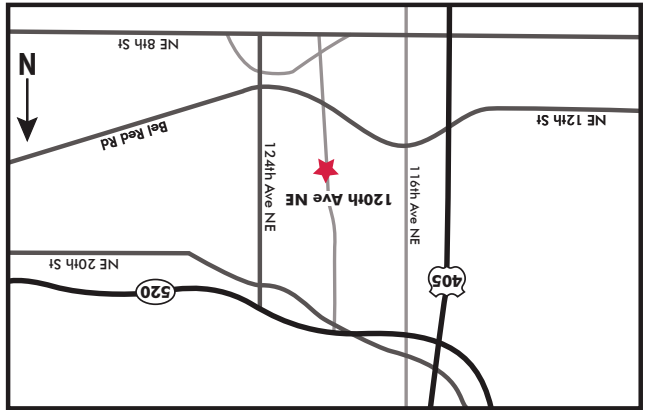

www.JumpSkyHigh.com

1445 120th Ave. NE #101
 Bellevue, WA 98005
 425.990.JUMP (5867)
www.JumpSkyHigh.com

HAVING TROUBLE FINDING US?
 Call us for help at the number below.

- Take 405 to the NE 8th St Exit
- Go East 2 blocks and make a left on Bel Red Rd.
- Turn Left (North) on 120th Ave NE
- Sky High Sports is located 1 block up on the left at 1445 - 120th Ave NE

DIRECTIONS

It's a Party for:

Date:

Time:

RSVP to: